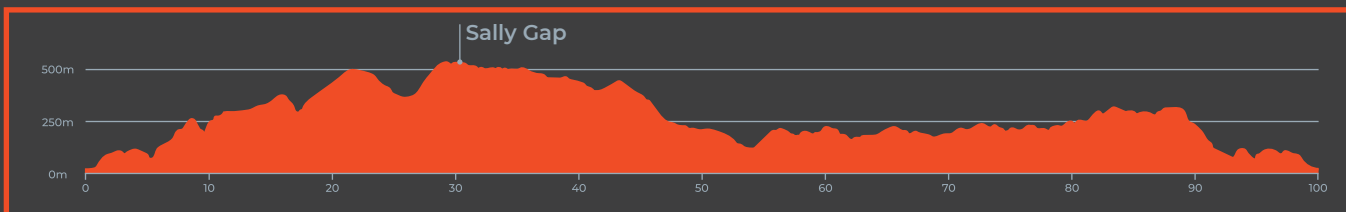

Event Information

Wicklow100 Cycle

11th June 2023

Event Start Time: 07.00
Event Services Finish: 18.00

Start Location:
Bray Emmets GAA Club,
Bray, Co. Wicklow A98 NP03

Route Details:
Total Distance: 100km
Total Elevation: 1,539m

Main Climb:
Sally Gap

Emergency Contact Number:
087 122 1234

elite
event management

Route Information

Wicklow100 Cycle

11th June 2023

Registration

Pre Registration

Distance	Location	Water	Tea/Coffee	Snacks	Sandwich	Hot Food	Mechanic	Medical
32km	Sally Gap	✓	—	—	—	—	✓	—
53km	Laragh GAA	✓	✓	✓	✓	—	✓	✓
75km	Roundwood	✓	—	—	—	—	✓	—
100km	Bray Emmetts GAA	✓	✓	—	—	✓	—	✓