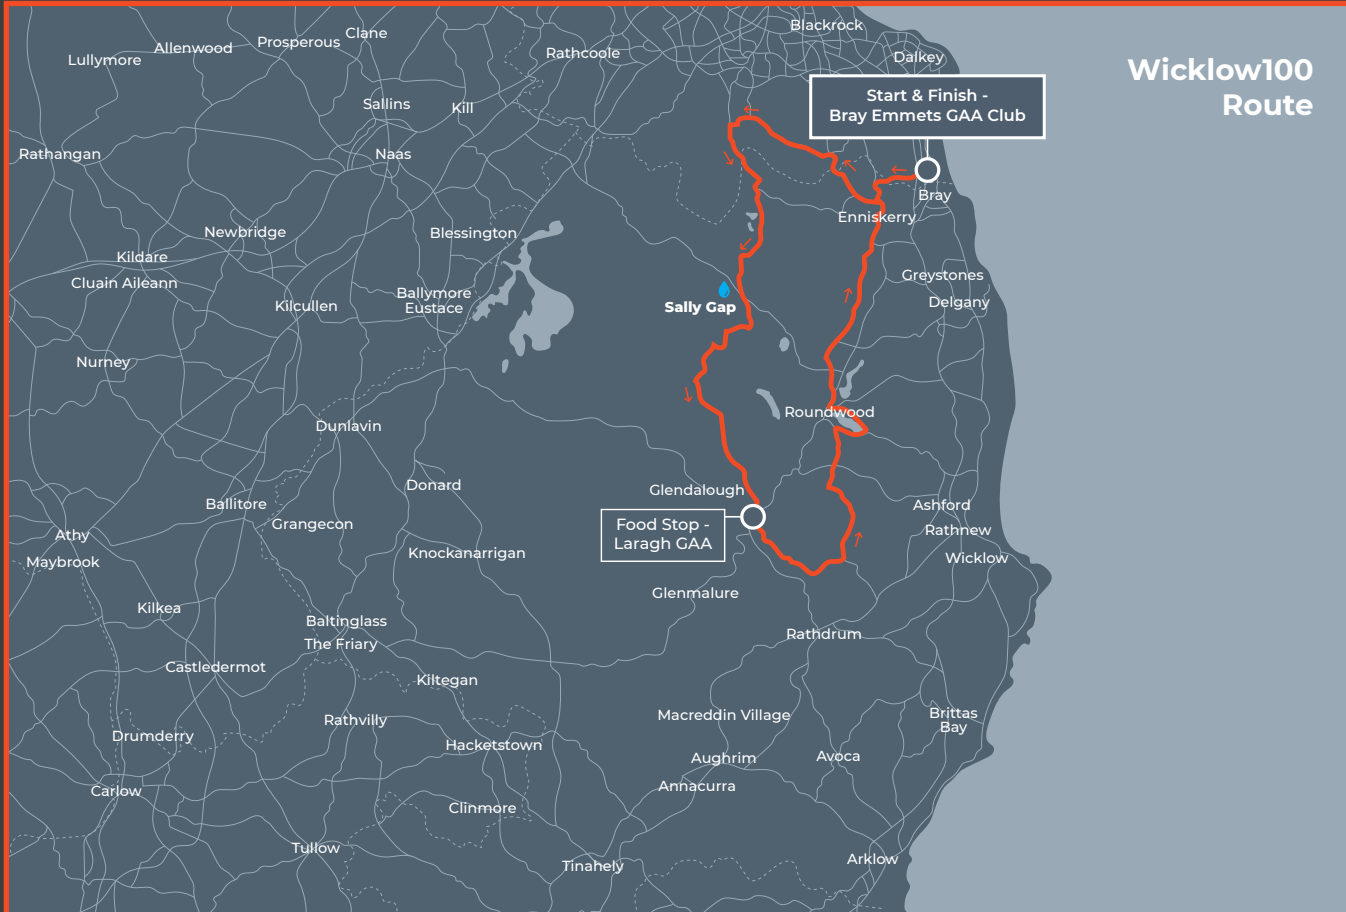

Event Information

Wicklow100 Cycle

11th June 2023

Event Start Time: 07.00
Event Services Finish: 18.00

Start Location:
Bray Emmets GAA Club,
Bray, Co. Wicklow A98 NP03

Route Details:
Total Distance: 100km
Total Elevation: 1,539m

Main Climb:
Sally Gap

Emergency Contact Number:
087 122 1234

elite
event management

Route Information

Wicklow100 Cycle

11th June 2023

Registration

Pre Registration

Distance	Location	Water	Tea/Coffee	Snacks	Sandwich	Hot Food	Mechanic	Medical
32km	Sally Gap	✓	—	—	—	—	✓	—
53km	Laragh GAA	✓	✓	✓	✓	—	✓	✓
75km	Roundwood	✓	—	—	—	—	✓	—
100km	Bray Emmetts GAA	✓	✓	—	—	✓	—	✓