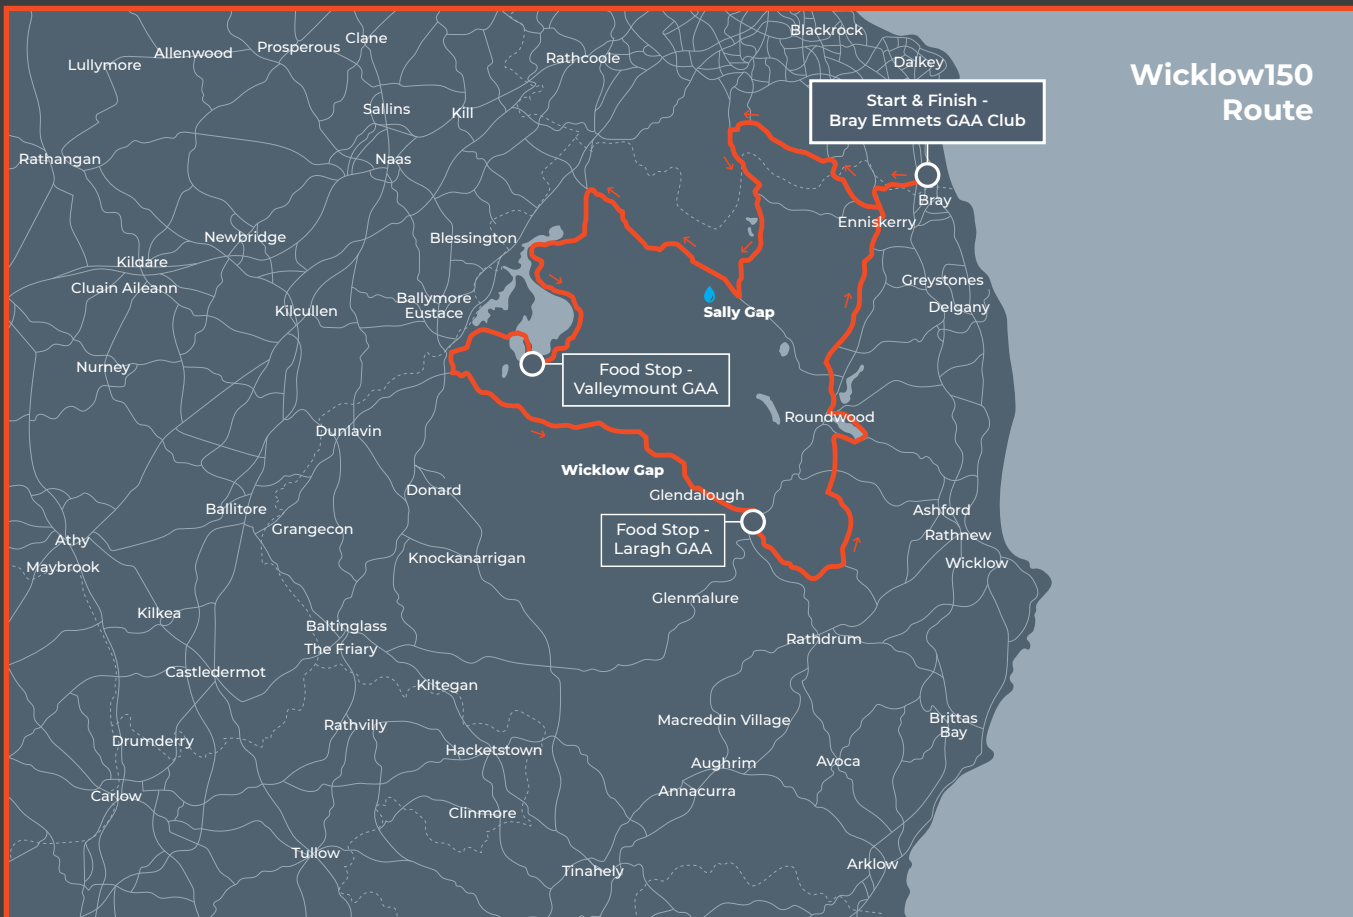

Event Information

Wicklow150 Cycle

11th June 2023

Event Start Time: 07.00
Event Services Finish: 18.00

Start Location:
Bray Emmetts GAA Club,
Bray, Co. Wicklow A98 NP03

Route Details:
Total Distance: 150km
Total Elevation: 2,237m

Distance	Location	Water	Tea/Coffee	Snacks	Sandwich	Hot Food	Mechanic	Medical
32km	Sally Gap	✓	—	—	—	—	✓	—
68km	Valleymount GAA	✓	✓	✓	✓	—	✓	✓
100km	Laragh GAA	✓	✓	✓	✓	—	✓	✓
125km	Roundwood	✓	—	—	—	—	✓	—
150km	Bray Emmetts GAA	✓	✓	—	—	✓	—	✓