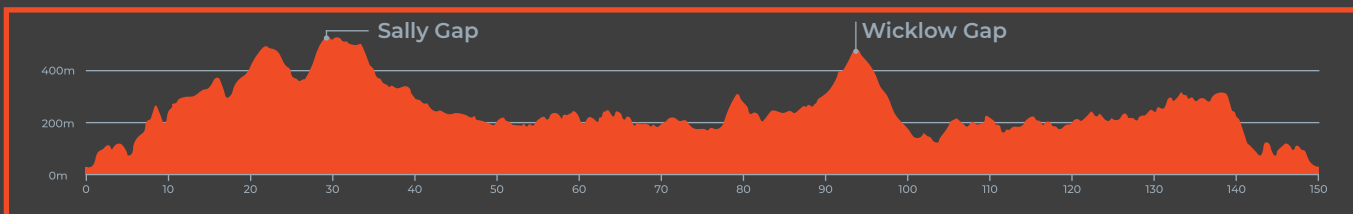

Event Information

Wicklow150 Cycle

11th June 2023

Event Start Time: 07.00
Event Services Finish: 18.00

Start Location:
Bray Emmetts GAA Club,
Bray, Co. Wicklow A98 NP03

Route Details:
Total Distance: 150km
Total Elevation: 2,237m

Main Climbs:
Sally Gap
Wicklow Gap

Emergency Contact Number:
087 122 1234

elite
event management

Route Information

Wicklow150 Cycle

11th June 2023

Registration

Pre Registration

Distance	Location	Water	Tea/Coffee	Snacks	Sandwich	Hot Food	Mechanic	Medical
32km	Sally Gap	✓	—	—	—	—	✓	—
68km	Valleymount GAA	✓	✓	✓	✓	—	✓	✓
100km	Laragh GAA	✓	✓	✓	✓	—	✓	✓
125km	Roundwood	✓	—	—	—	—	✓	—
150km	Bray Emmetts GAA	✓	✓	—	—	✓	—	✓