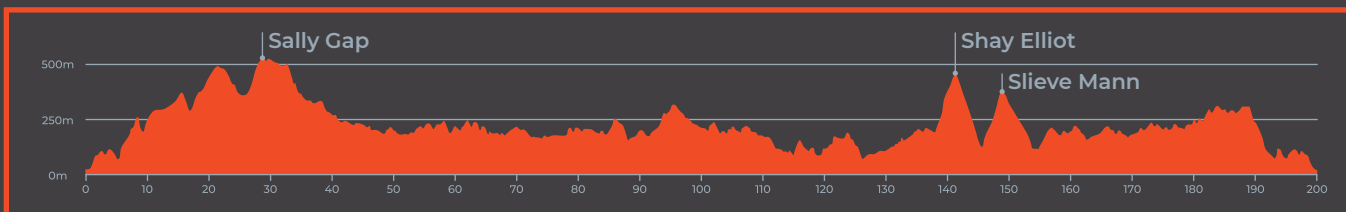

Event Information

Wicklow200 Cycle

11th June 2023

Wicklow200
Route

Event Start Time: 07.00
Event Services Finish: 18.00

Start Location:
Bray Emmets GAA Club,
Bray, Co. Wicklow A98 NP03

Route Details:
Total Distance: 200km
Total Elevation: 3,445m

Main Climbs:
Sally Gap
Shay Elliot
Slieve Mann

Emergency Contact Number:
087 122 1234

elite
event management

Route Information

Wicklow200 Cycle

11th June 2023

Registration

Pre Registration